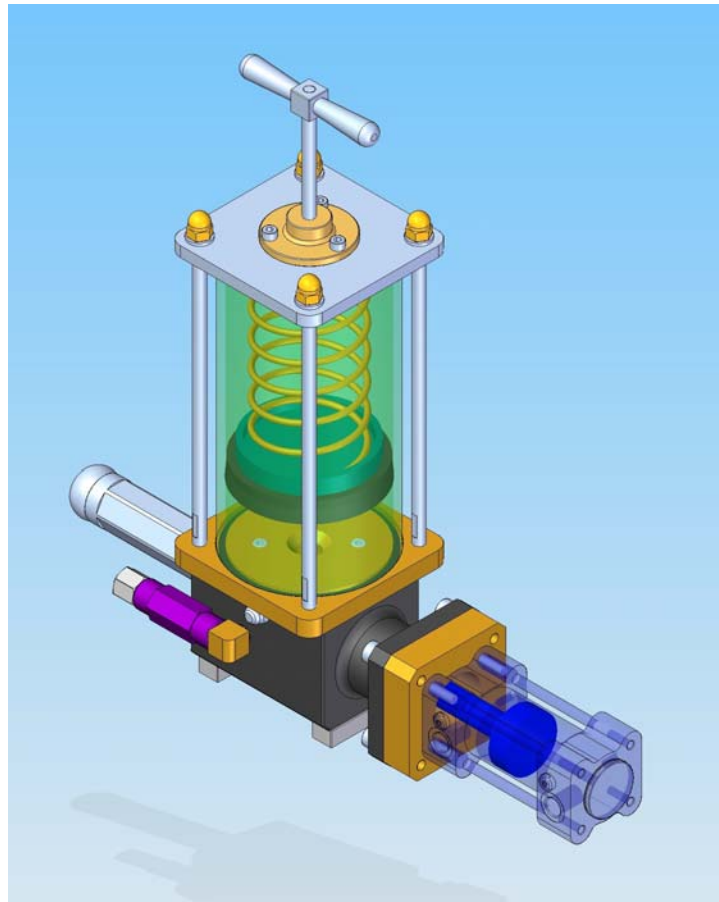

## Grease pump (TK-MGD)

Pneumatic operated Metered Grease pump for single line progressive system with adjustable grease dispensing quantity.

### Metered Grease Pump Models based on capacity-

Model No.	Grease Dispensing Capacity (In grams)	Reservoir Capacity (In Liter)	Air Pressure Supply (In Bar)	Max No of Cycles per Min
TK-GD 1	0.1-1	1.2	4-10	6
TK-GD 2	1-4	1.2	4-10	5
TK-GD X	Customized	Customized	X	X